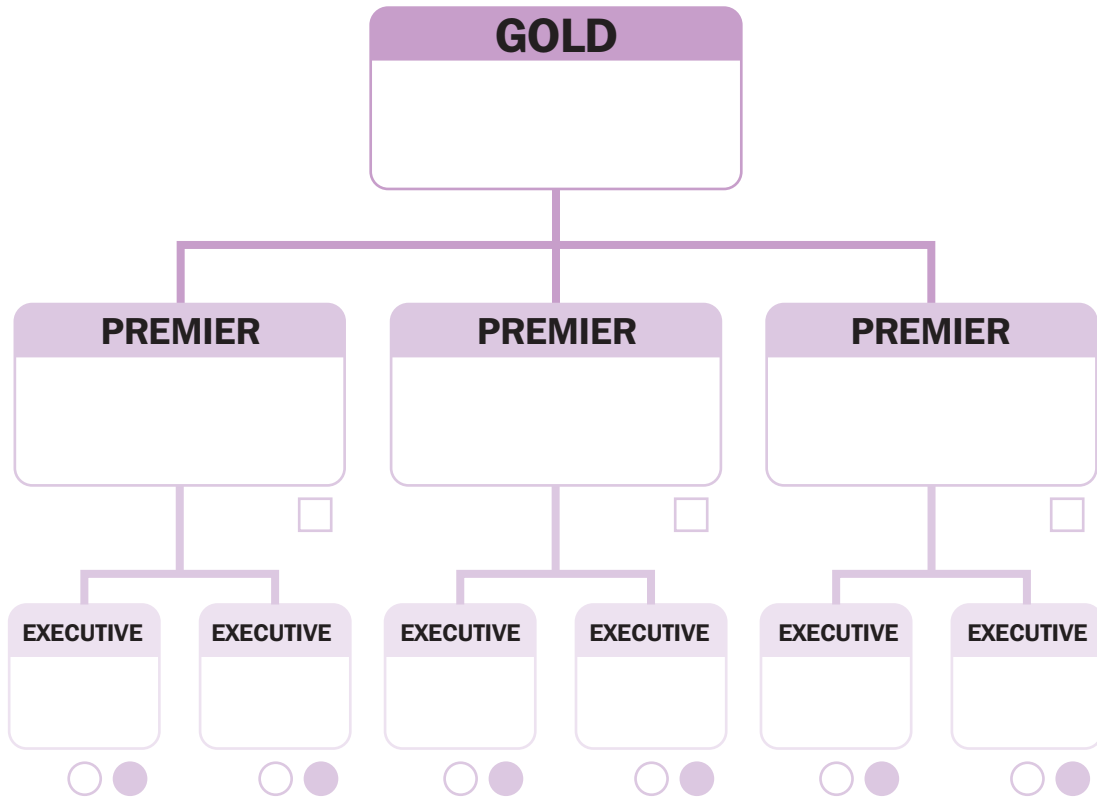

FOUNDERS CLUB SUCCESS WORKSHOP

- PREMIER: 5,000 OV
- EXECUTIVE: 2,000 OV
- EXECUTIVE: 90% in SG

GOAL SETTINGS

Current status _____

Target rank _____

To reach target rank by _____

Why do I want to build my dōTERRA Business

Course of actions to increase enrollments

Course of actions to increase LRP Sign-ups
